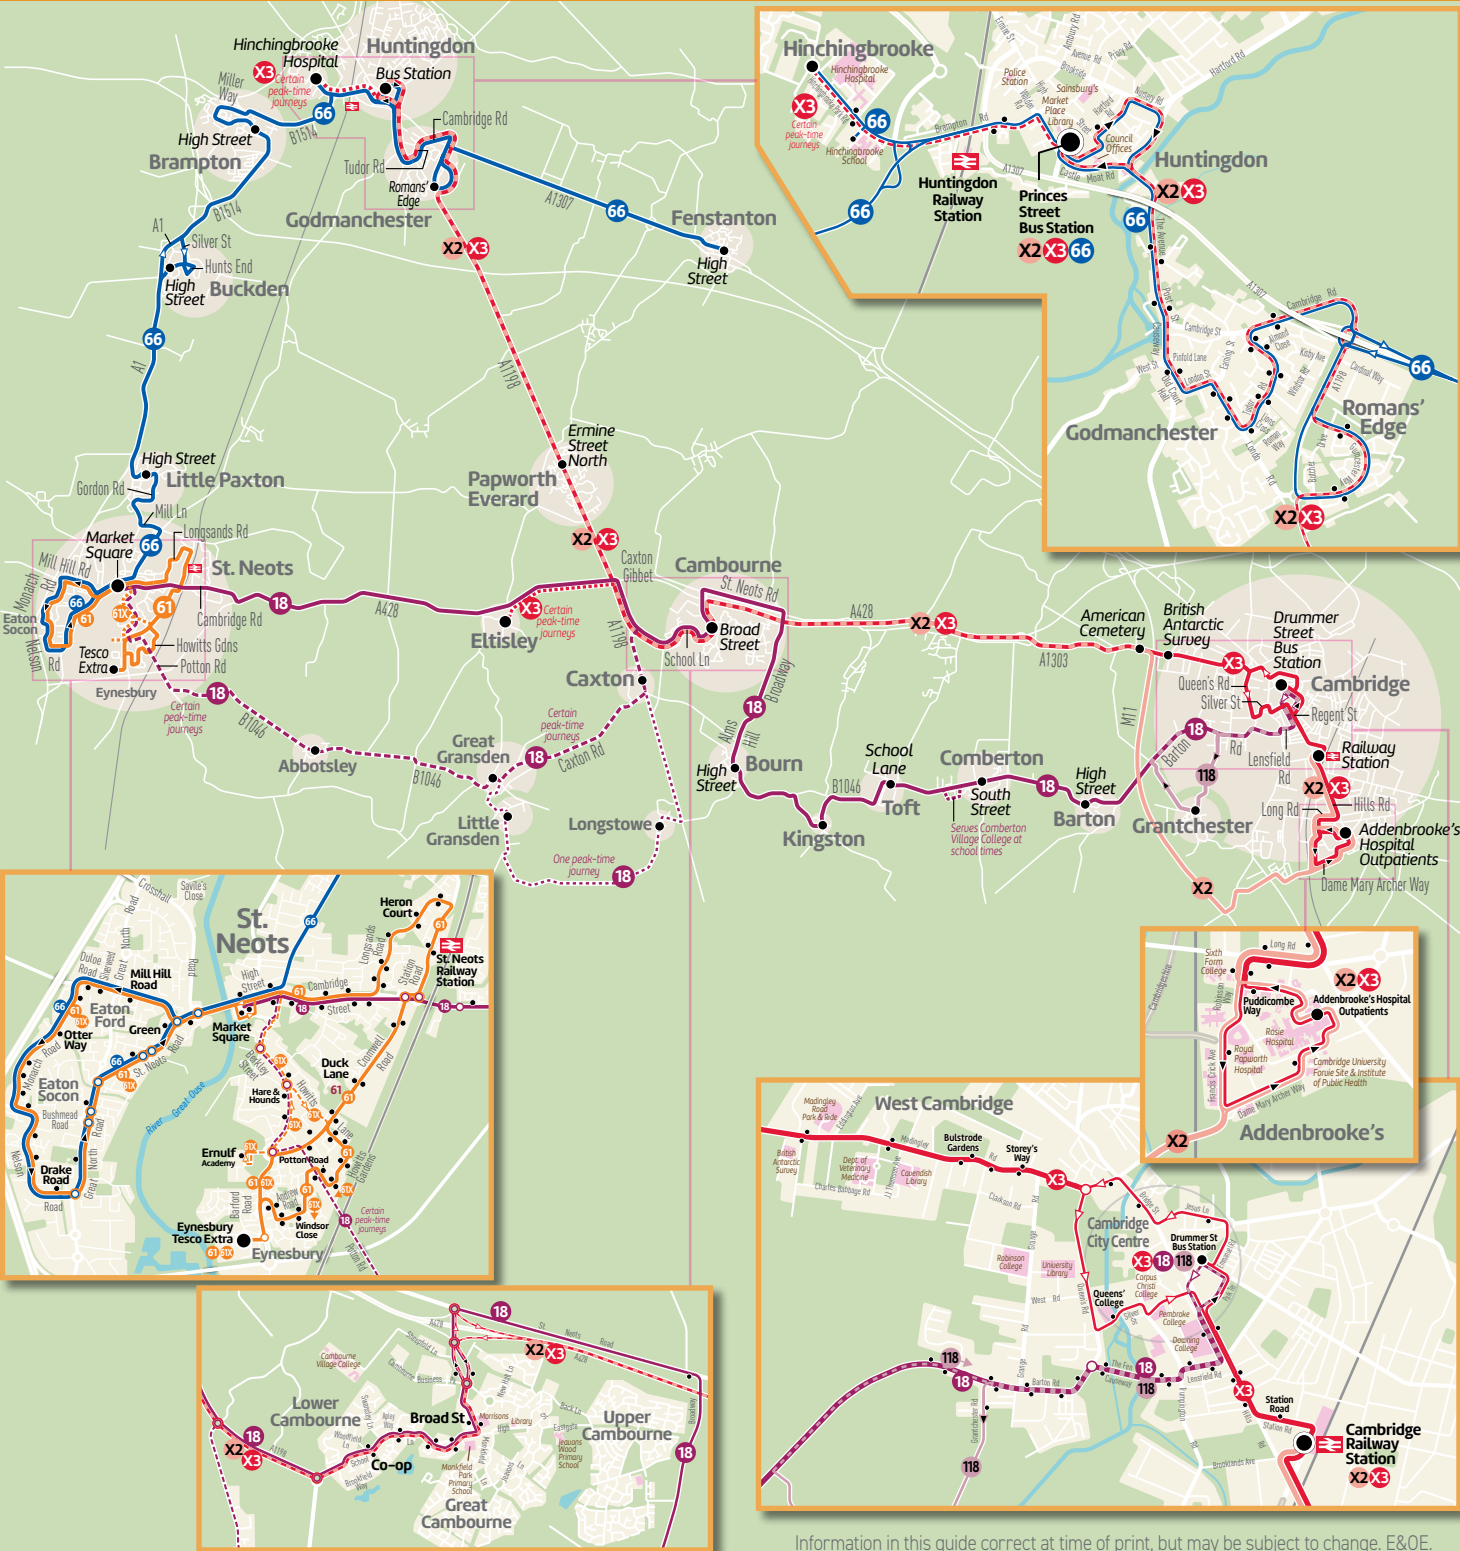

Information in this guide correct at time of print, but may be subject to change. E&OE.